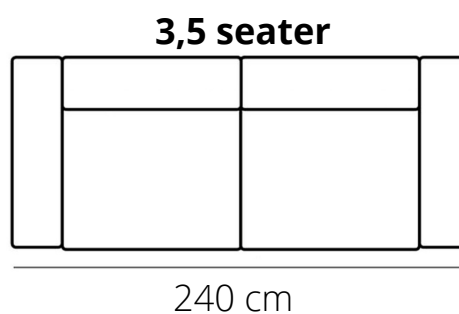

HUDSON - OCEAN

ELEMENTS

HEIGHT: 85 cm
DEPTH: 102 cm
SEAT DEPTH: 58 cm
SEAT HEIGHT: 46 cm
ARM HEIGHT: 70 cm

STITCHING

with piping

HUDSON

only available with beige piping,
available in leather and fabrics

flat seam