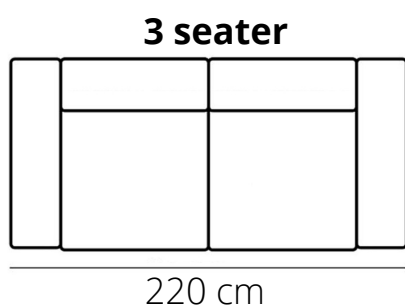

HUDSON - OCEAN

ELEMENTS

HEIGHT: 85 cm
DEPTH: 102 cm
SEAT DEPTH: 58 cm
SEAT HEIGHT: 46 cm
ARM HEIGHT: 70 cm

STITCHING

with piping

HUDSON

only available with beige piping,
available in leather and fabrics

flat seam